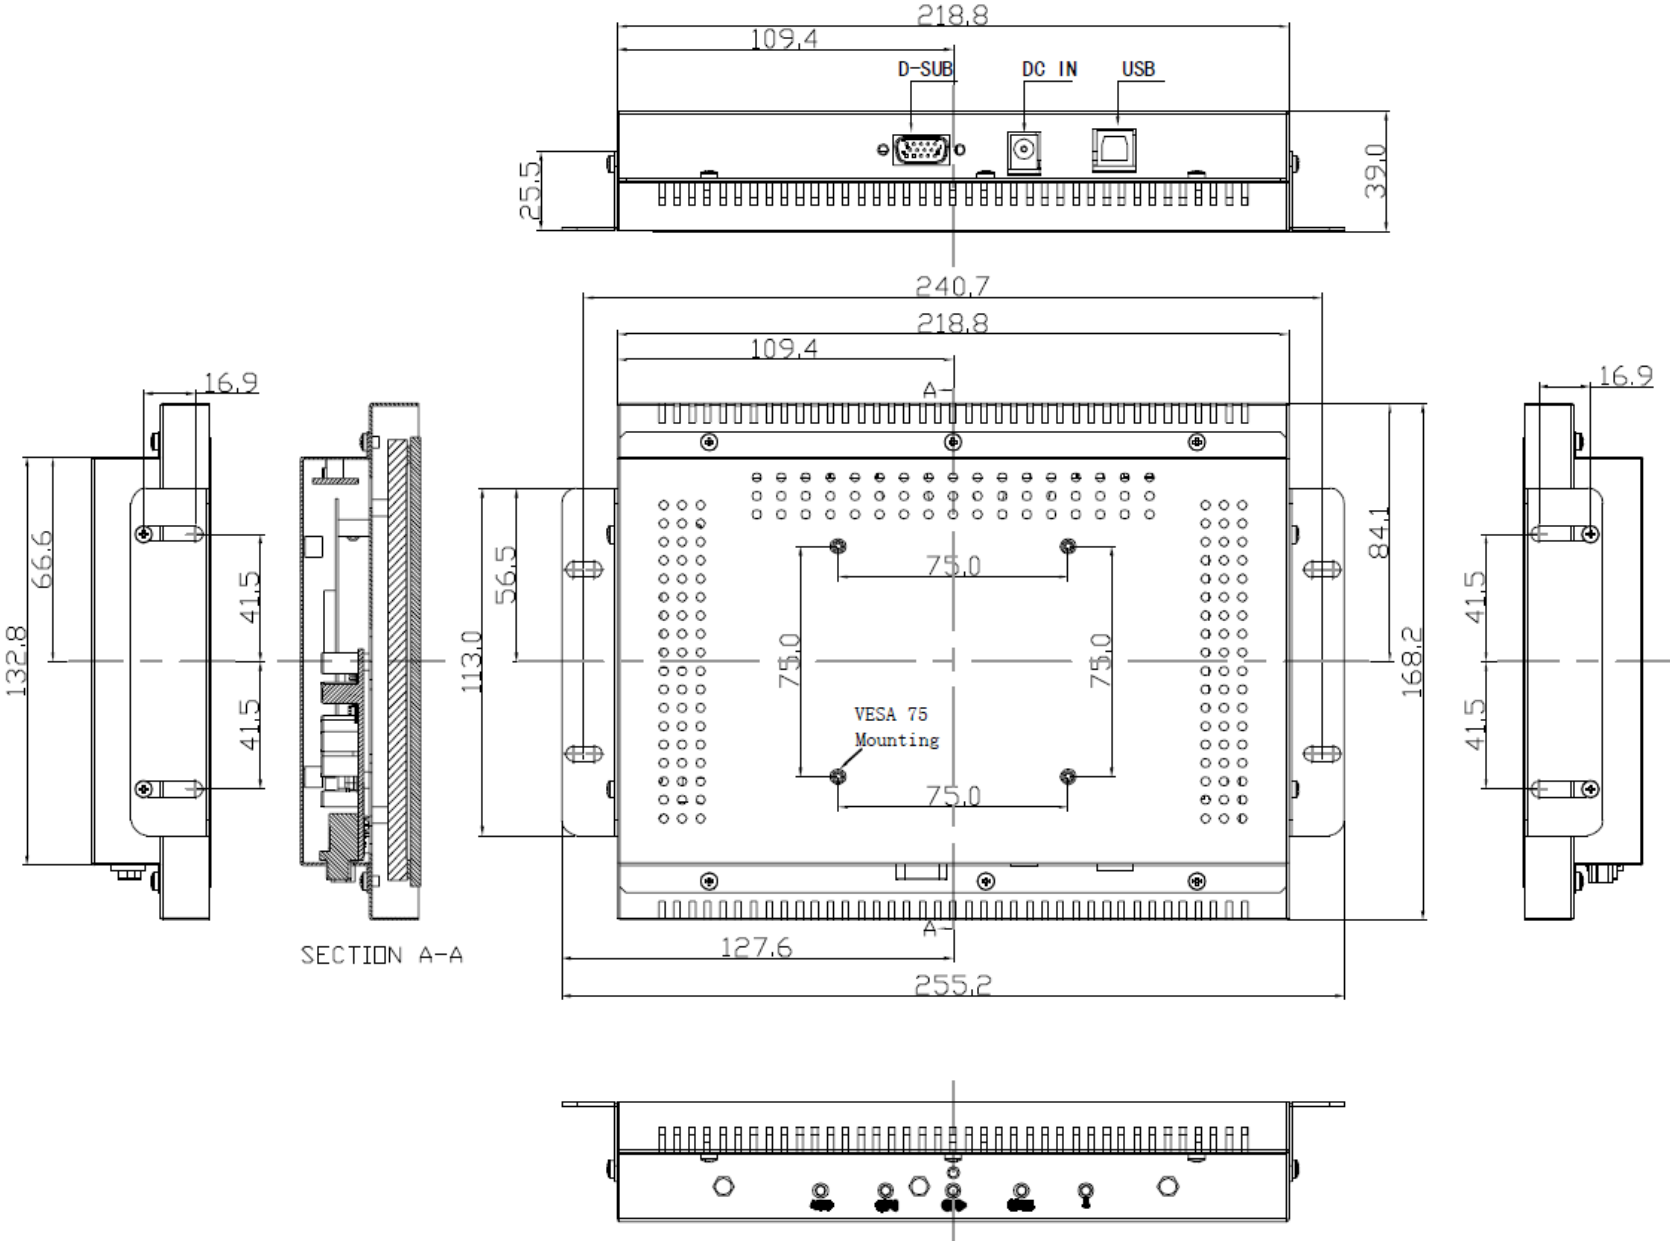

8.4" Open Frame, available with 3M capacitive touch, USB

8.4" Open Frame, w/ removable side mount brackets