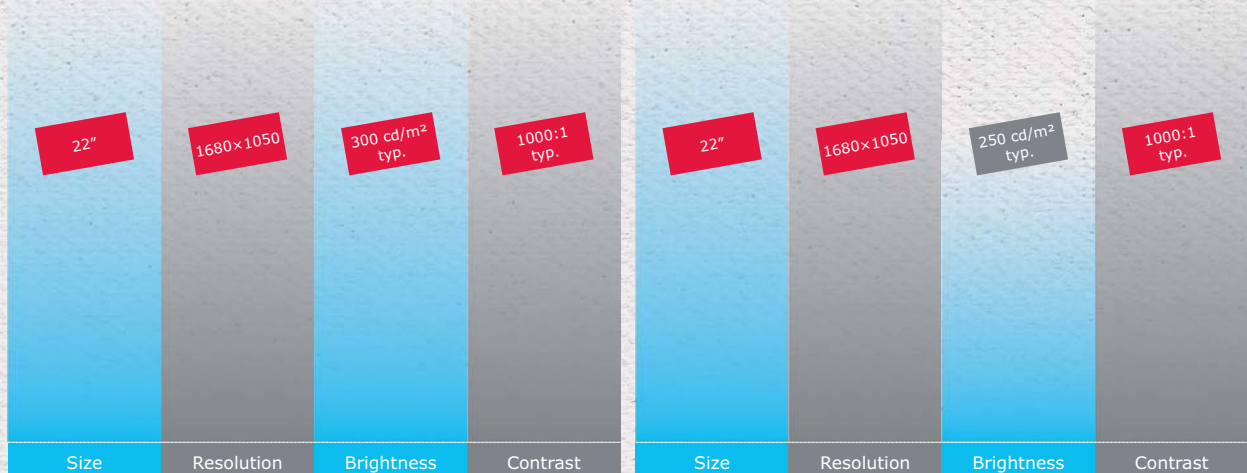

Canvys Wide Screen Displays 22" as CCFL or LED Version

Unique Selling Points

- Flexible basics for customized solutions
- Different input versions
- Different touch possibilities
- Engineered display solutions
- Modern Design
- Value-added high quality
- Modular Construction

22"

Short Reference

LCVA22XADBD-xxx
CCFL Version

LCVA22XADBALXXX
LED Version

Canvys Wide Screen Displays 22" as CCFL or LED Version

Technical Data

Model / Type	LCVA22XADBD-xxx	LCVA22XADBALXXX
Version	CCFL Version	LED Version *
Size	22" / 55.88 cm	
Active area (H × V)	473.76 × 296.10 mm	
Resolution (optimal)	1680 × 1050 / 60 Hz	
Pixel pitch	0.282 mm	
Display colours	16.7 M	
Brightness	300 cd/m ² w/o touch	250 cd/m ²
Contrast ratio	1000:1	
Viewing angle (H × V)	178° / 178°	170° / 160°
Response time typ. (t _r +t _f)	20 ms	5 ms
Horizontal freq	30 ~ 82 kHz	tbd.
Vertical frequency	50 ~ 75 Hz	tbd.
I/O ports	D-Sub 15 pin (analog), DVI-D 24+1 pin (digital), Audio In	
Power consumption	60 W	25 W max.
Dimensions (W × H × D)	w/ stand: 513 × 385 × 180 mm	
Dimensions (W × H × D)	w/o stand: 513 × 338 × 56 mm	
MTBF backlight	50,000 h	
Temperature operating	0 °C to +40 °C	
Humidity operating	10 - 90 % (non-condensing)	
Power supply - AC	AC 100 - 240 V 50/60 Hz (Universal)	
Power supply - DC	DC 12 V output, 6.6 A, 80 W (max)	
Safety & ergonomics	CE, FCC, UL/CUL	
Options	Protection glass, capacitive touch, other on request	
Misc	Stable stand, speaker	