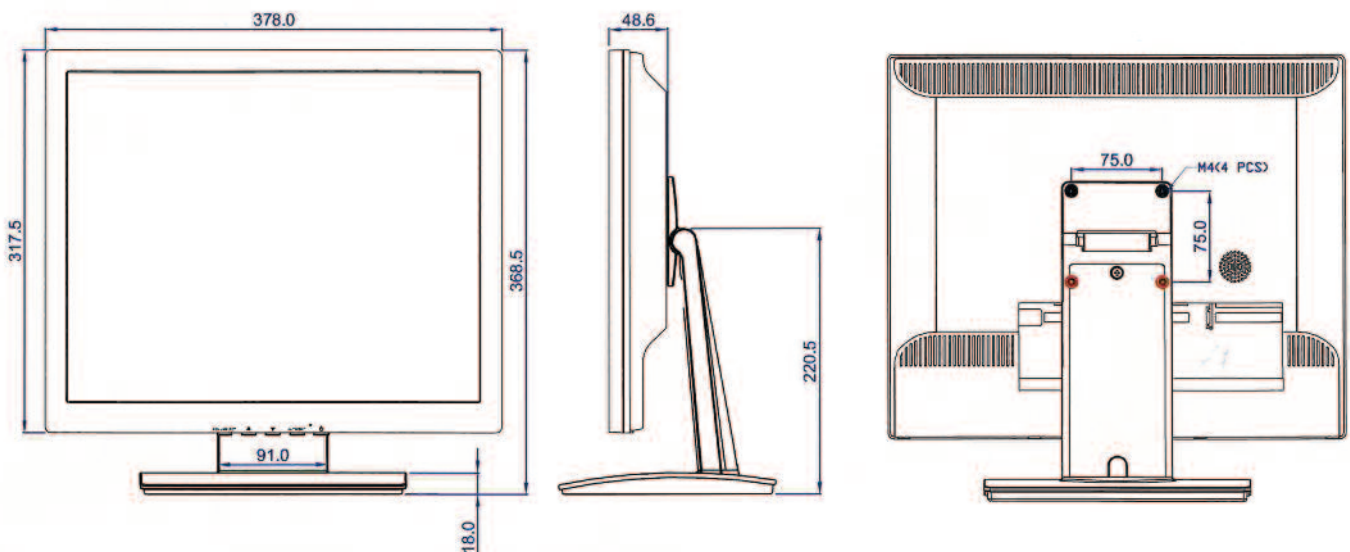

## Technical Data

Model / Type	LCVA12AAVAD-xxx	LC-VA1503xx	LC-VA1704xx	LC-VA1904xx
Screen size	12" / 30.8 cm	15" / 38.1 cm	17" / 43.2 cm	19" / 48.3 cm
Resolution (pixel)	800 × 600 / SVGA	1024 × 768 / XGA	1280 × 1024 / SXGA	
Display colours	16.7 M (RGB 8 bit data)	16.2 M (6 bit for R, G, B + FRC)	16.7 M (6 bit for R, G, B + hiFRC)	16.7 M (RGB 8 bit data)
Contrast ratio (typ.)	600:1	700:1	1000:1	1300:1
Brightness (typ.)	400 cd/m <sup>2</sup>	250 cd/m <sup>2</sup>	350 cd/m <sup>2</sup>	300 cd/m <sup>2</sup>
Viewing angle (H / V) (typ.)	140° / 110°	160° / 130°	170° / 160°	178° / 178°
Response time (typ.)	10 ms (Rise Time + Fall Time)	8 ms (Rise Time + Fall Time)	5 ms (Rise Time + Fall Time)	20 ms (Rise Time + Fall Time), 8 ms (grey to grey)
Horizontal Frequency	30 ~ 61 KHz	30 ~ 60 KHz	30 ~ 82 KHz	
Power consumption	17 W	26 W	40 W	46 W
Power requirements	AC 100-240 V 50/60 Hz (Universal); DC 12 V output, 5 A, 60 W (max.)			
Safety & ergonomics	CE, FCC, UL			
Dimensions (W × D × H) with stand	300 × 160 × 273 mm	347 × 160 × 328 mm	378 × 180 × 369 mm	421 × 180 × 401 mm
without stand	300 × 38 × 230 mm	347 × 45 × 276 mm	378 × 49 × 318 mm	421 × 48 × 351 mm
Operating conditions Temperature	0 to 40 °C			
Humidity	10 to 90 % (non-condensing)			

## Drawings

Drawing 17" - Please contact Canvys for detailed drawings for all versions.