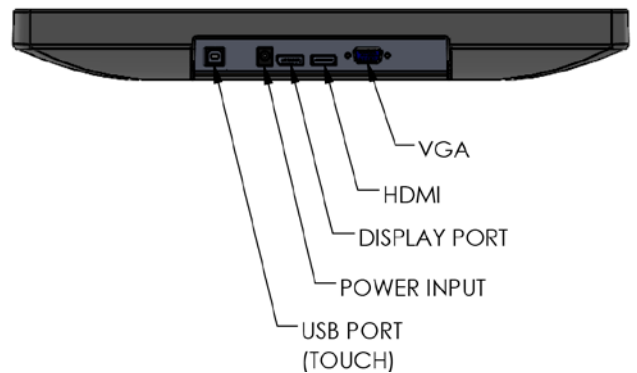

View of I/Os