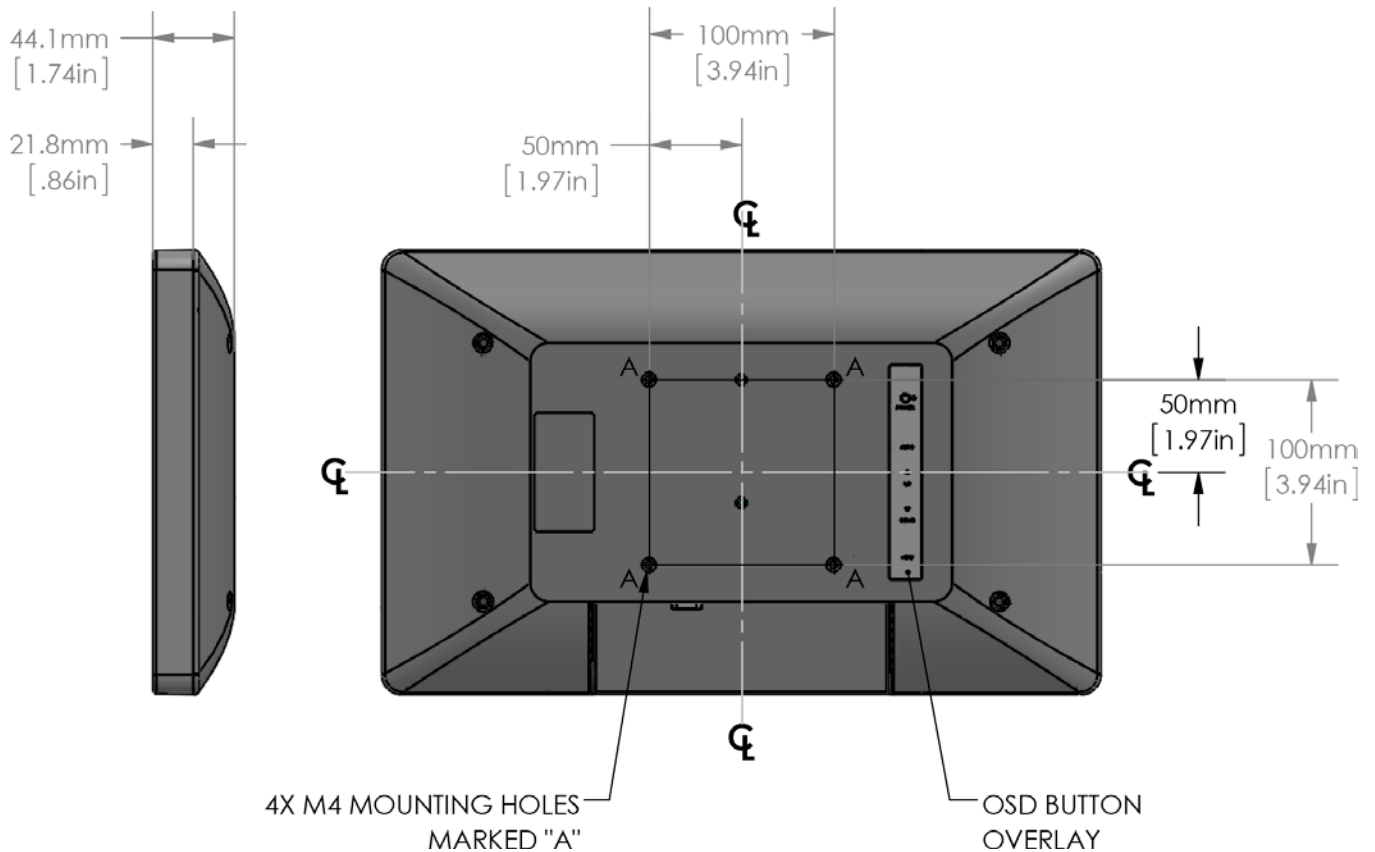

## Technical Data

Model	15.6" True Flat Display					
Panels	Standard (AUO)		Option 1 (NLT)		Option 2 (Sharp)	
Size	15.6" / 39.6 cm					
Aspect Ratio	16:9					
Active Area (H×V)	344.16 × 193.59 mm					
Resolution	1920 × 1080 / HDTV					
Pixel Pitch	0.179 mm					
Display Colors	16.2 M			16.7 M		
Response Time	8 ms		25 ms		35 ms	
MTBF	50,000 h				70,000 h	
Brightness	400 cd/m <sup>2</sup> typ.					
Brightness with Touch (option)	350 cd/m <sup>2</sup>					
Contrast Ratio	500:1 typ.		750:1 typ.		1500:1 typ.	
Viewing Angle (H×V)	140°/120° typ.		176°/176° typ.		170°/170° typ.	
I/O Ports	HDMI, VGA, DP, DC, USB touch					
Temperature Operating	0 °C to +40 °C	+32 °F to +104 °F	-20 °C to +50 °C	-4 °F to +122 °F	-20 °C to +50 °C	-4 °F to +122 °F
Humidity Operating	20 % to 80 % (non-condensating)					
Power Supply	DC 12V					
Dimensions (W×H×D)	389.6×239.9×44.1 mm   15.34×9.45×1.74 in					
Weight without stand	2.3 kg   5.07 lbs.					
IP Protection	Complies with IPX2 front side					
Misc.	Plastic housing, VESA 100, OSD control via the display					
Touch	Projected capacitive touch, 10 point (HID compliant), USB, black passepartout print, clear surface Medical and industrial certifications like UL and CE under development.					
Options (on project basis)	Different housing and glass color, customer logo and firmware, Protection shield (AR) instead of a touchscreen, Gamma support					

# 15.6" True Flat Display with Universal Housing for Custom Designs / OEM Solutions

## Drawings

Front view

View of I/Os

Side and rear view

170712\_PS\_CV\_15-6in Universal Housing\_EN.indd