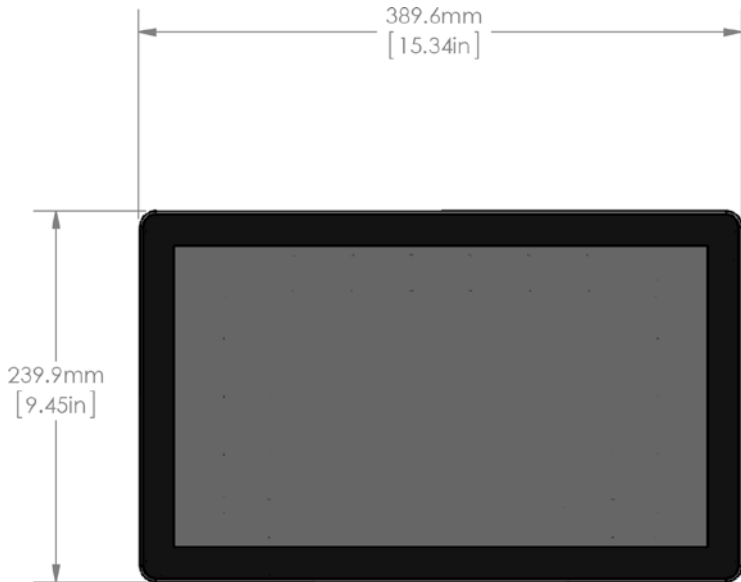

15.6" True Flat Display with Universal Housing for Custom Designs / OEM Solutions

Drawings

Front view