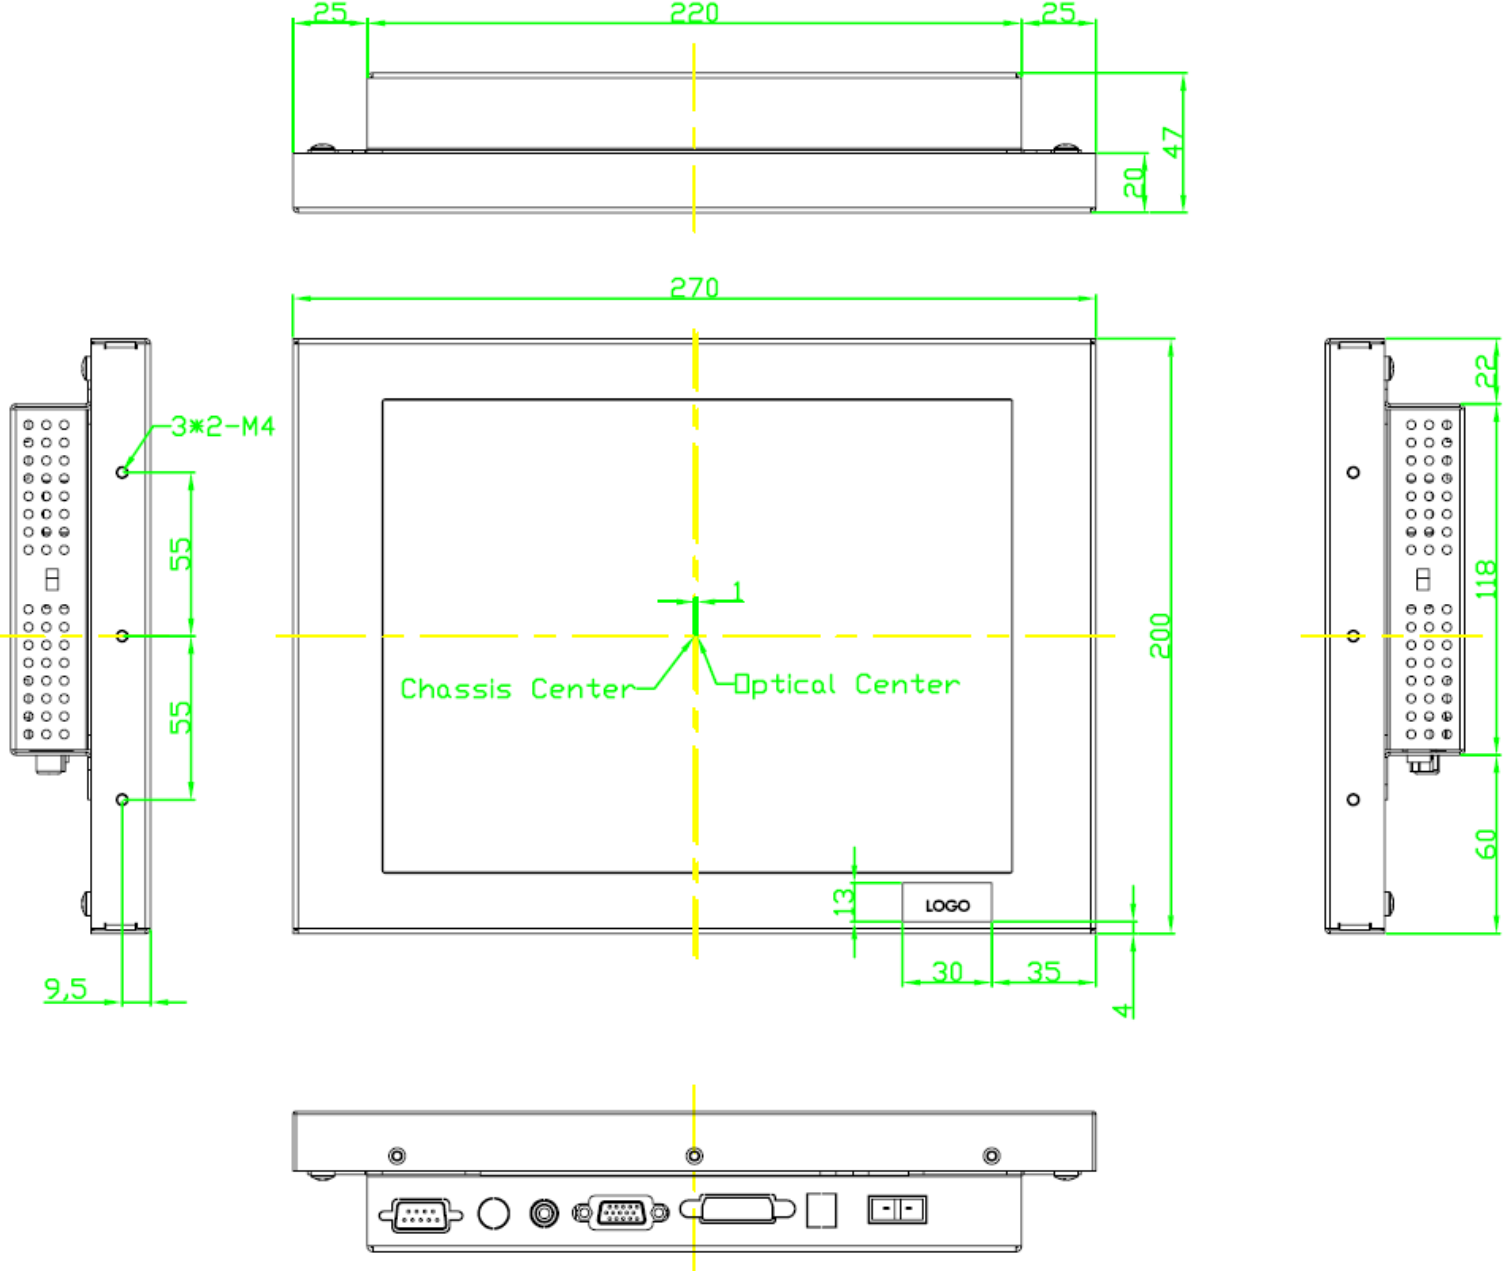

10.4" Metal Case unit, KL-ADP10-1847T, w/ res touch

10.4" Metal Case unit, KL-ADP10-1847T, w/ res touch