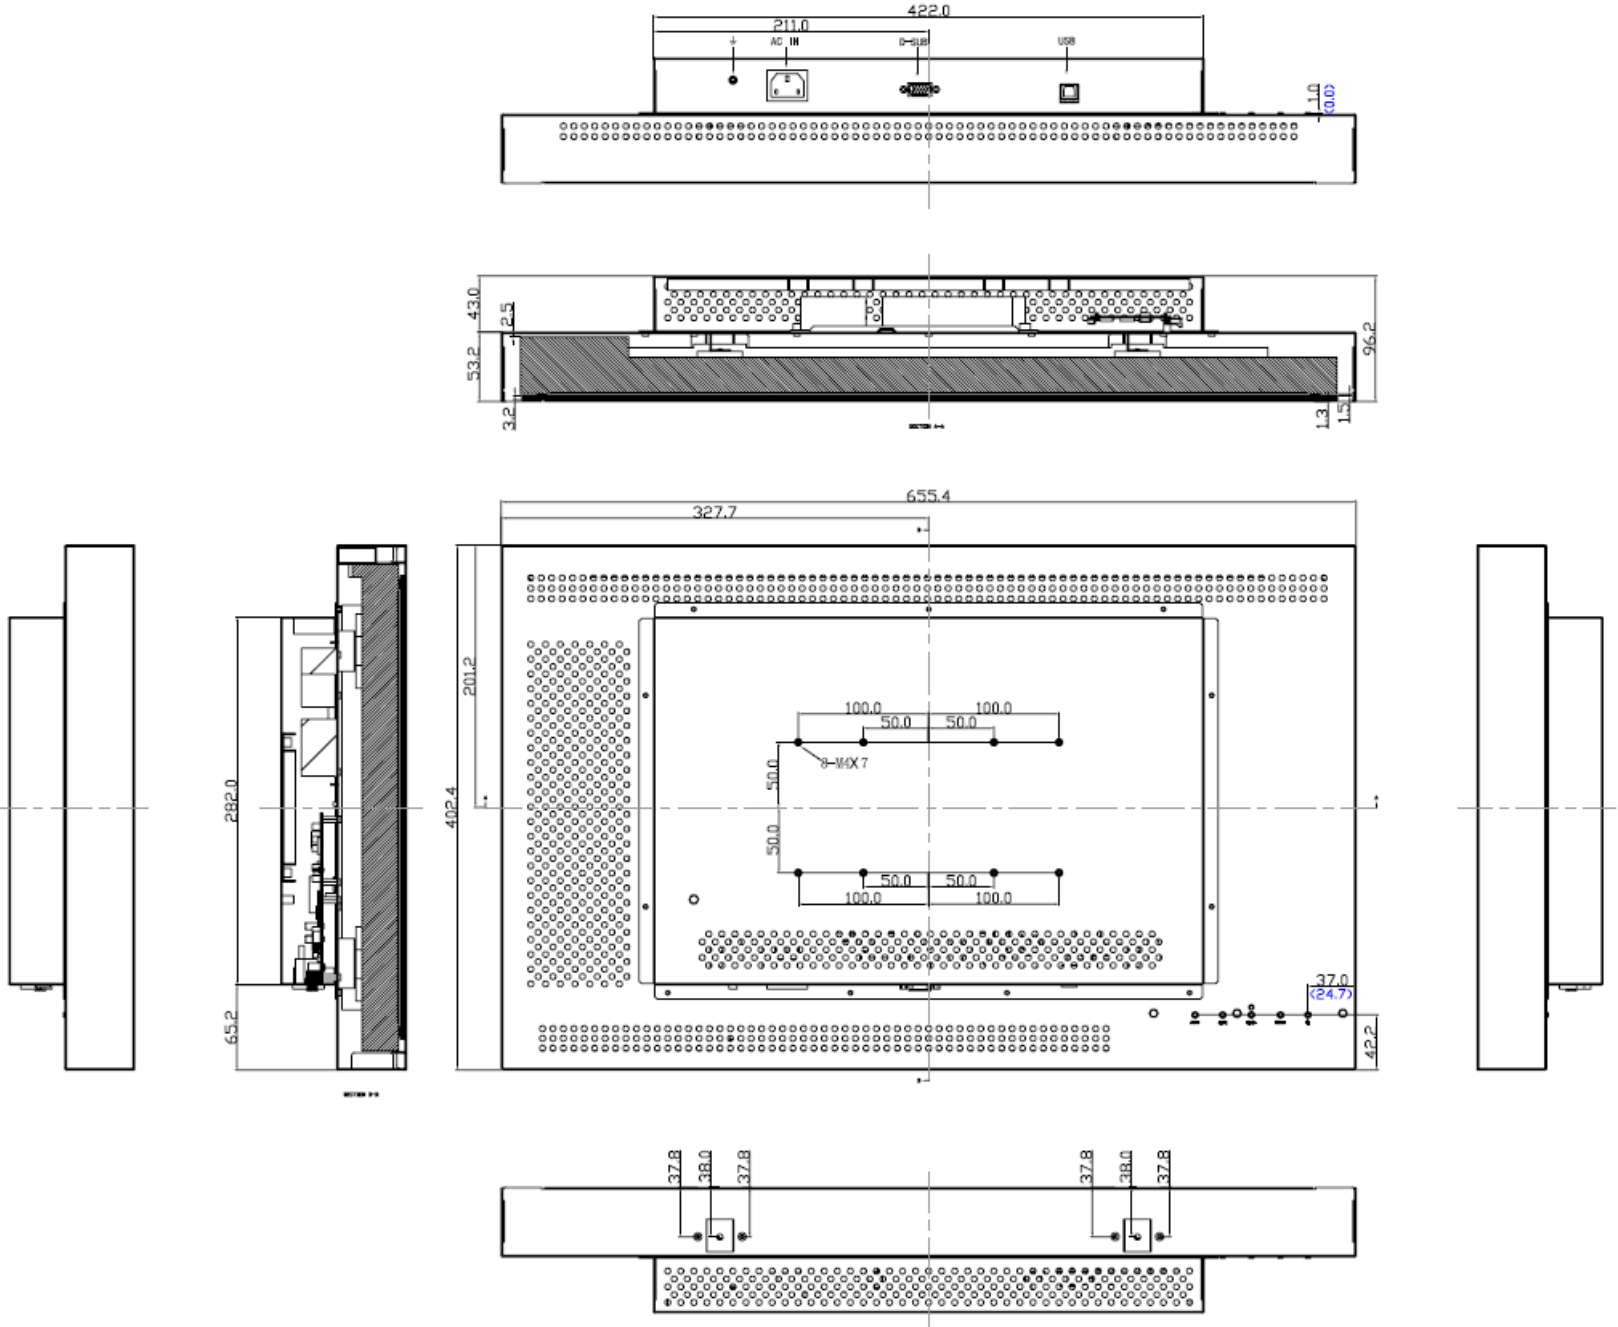

26" Open Frame, with 3M capacitive touch, PD-BE26AU-OKAVU - VGA only

26" Open Frame, with 3M capacitive touch, PD-BE26AU-OKAVU - VGA only