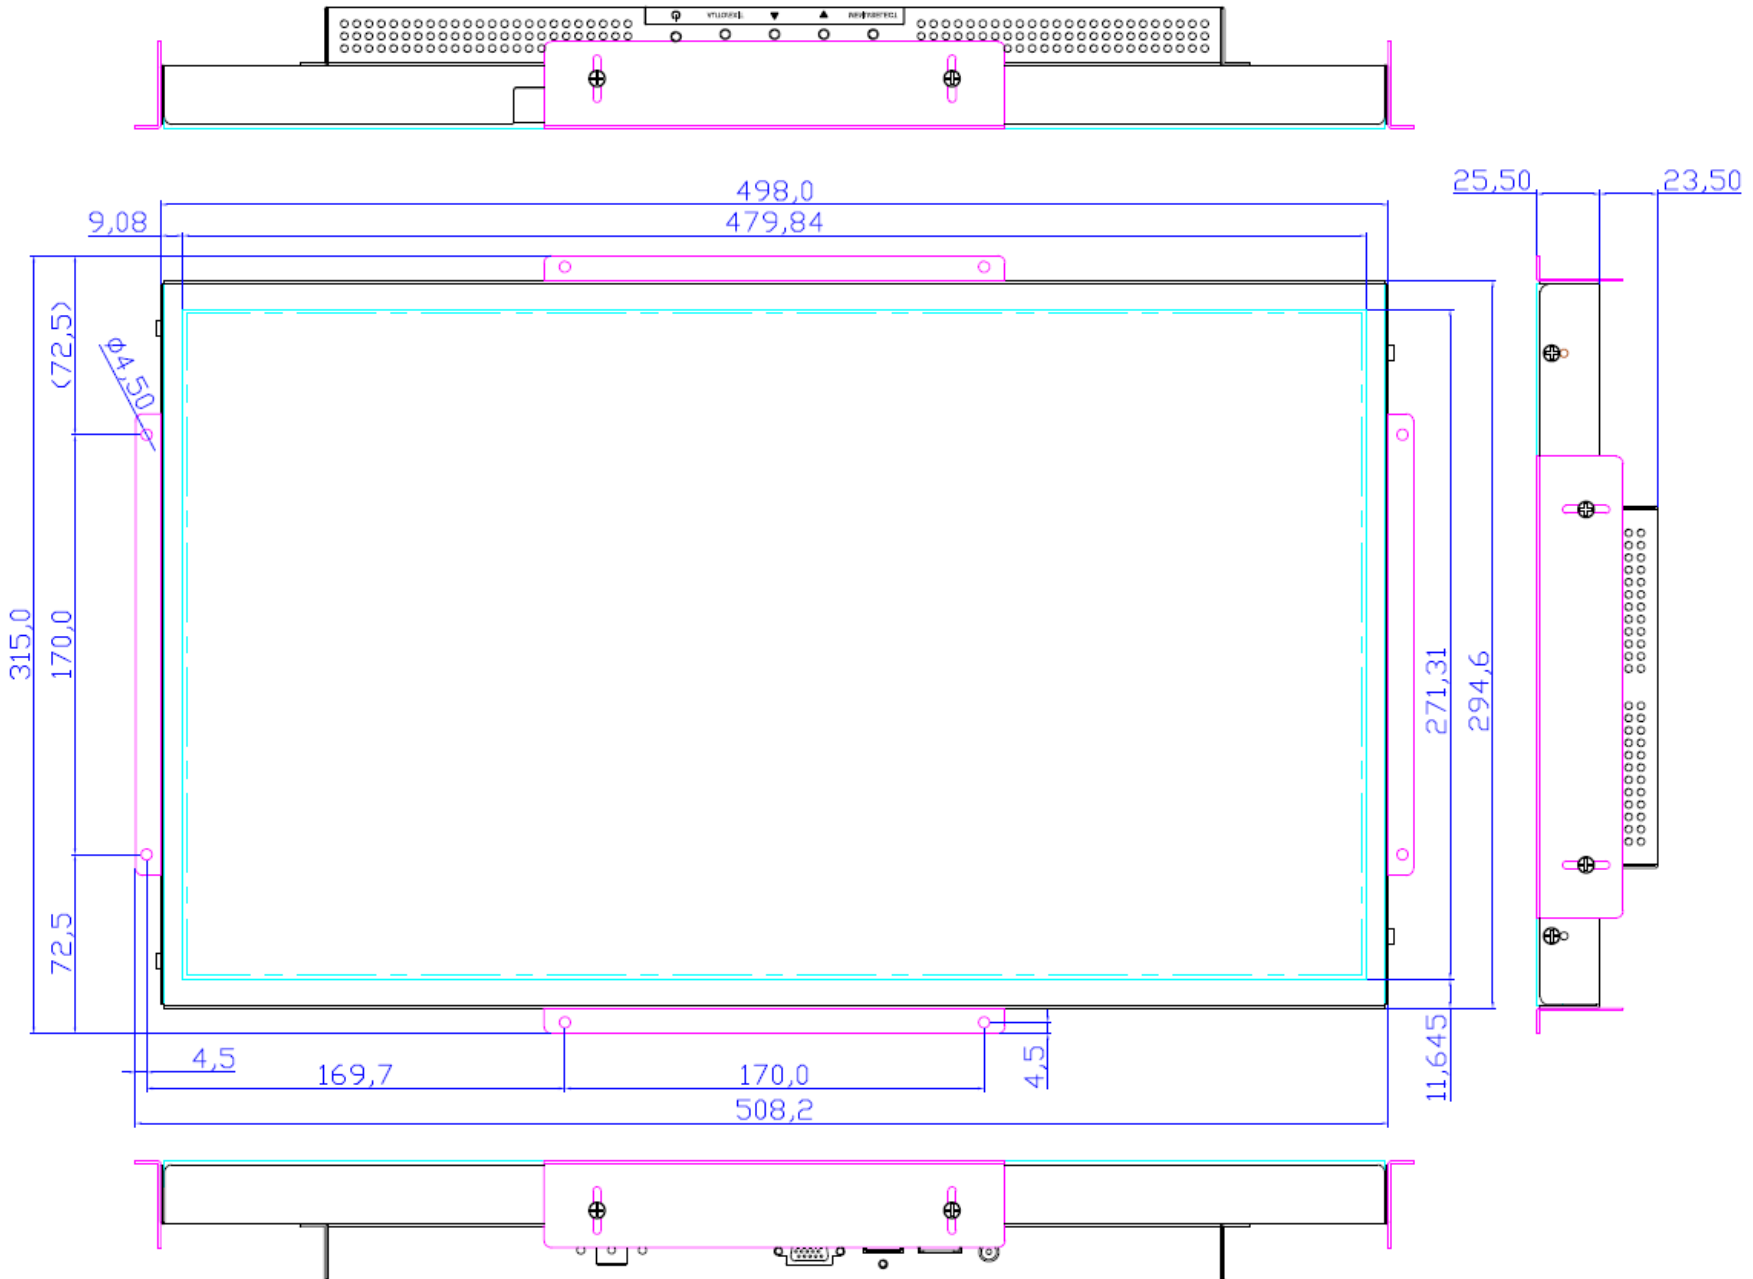

21.5" Open Frame, AUO LED HDTV panel

21.5" Open Frame, AUO LED HDTV panel

UNIT : mm
SGCC t=1.0